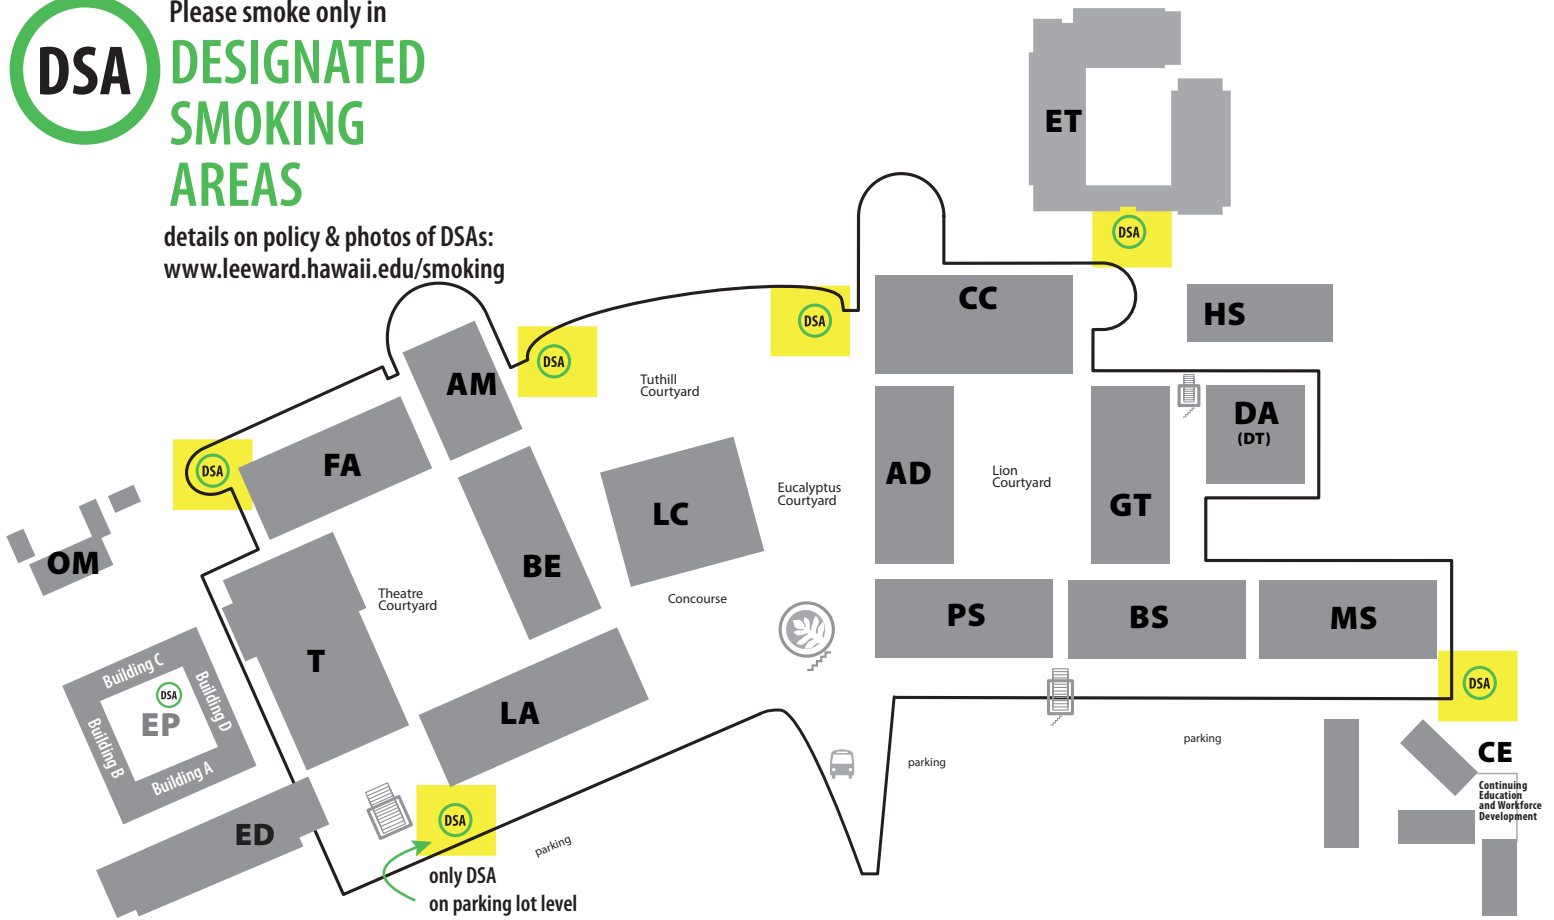

Please smoke only in DESIGNATED SMOKING AREAS

details on policy & photos of DSAs:
www.leeward.hawaii.edu/smoking

Please smoke only in DESIGNATED SMOKING AREAS

details on policy & photos of DSAs:
www.leeward.hawaii.edu/smoking