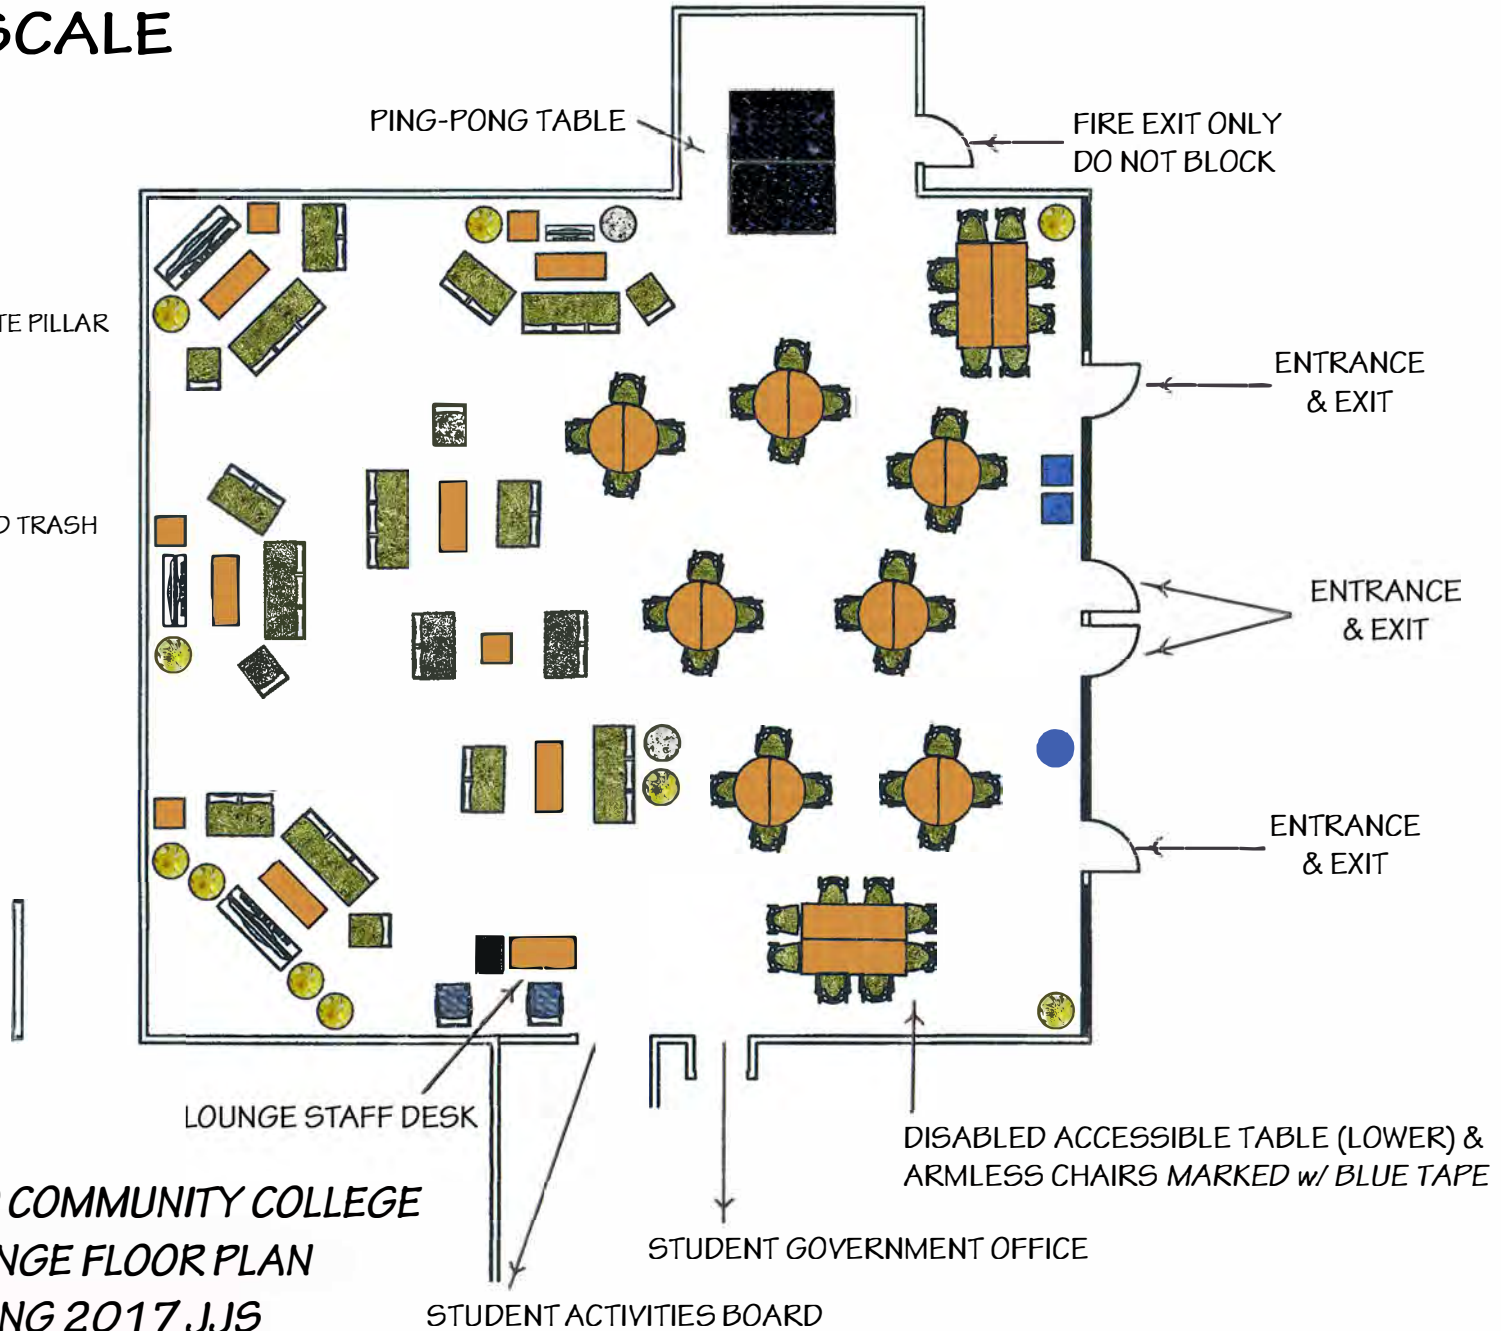

NOT TO SCALE

LEGEND:

-  TV
-  CONCRETE PILLAR
-  PLANT
-  RECYCLE BINS
-  COVERED TRASH

U.H. LEEWARD COMMUNITY COLLEGE
STUDENT LOUNGE FLOOR PLAN
REVISED SPRING 2017 JJS